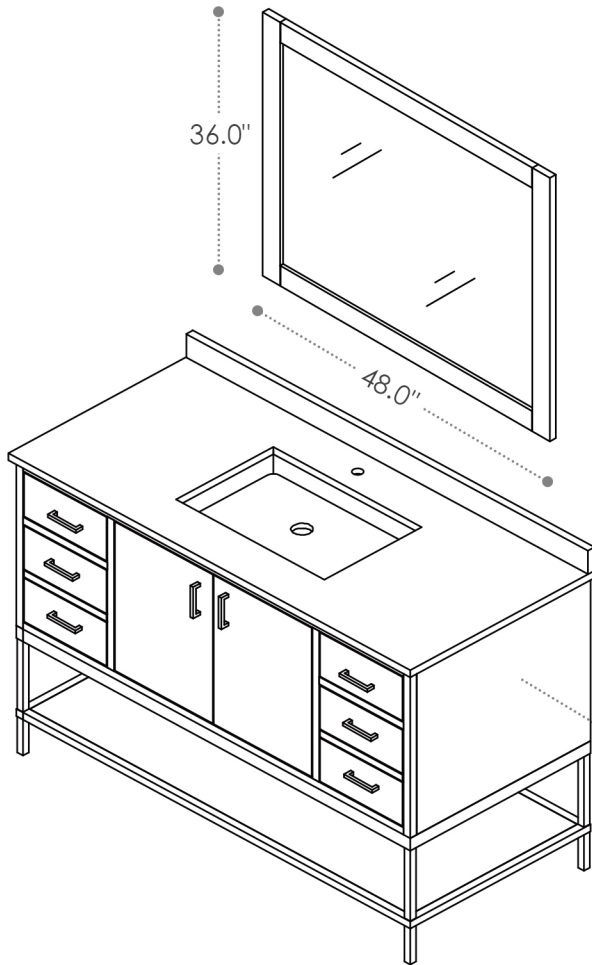

ALTAIR

FASHION BATHROOM LIFE

Altair Design, Inc.

Wildy

60"W x 22"D

Bathroom Vanity

60"W x 22"D x 34"H inches

INSTALLATION SPECIFICATION

Item#	546060S		
Color	Classical Grey/Black Oak/Washed oak		
Overall Dimension	60 in W x 22 in D x 34 in H		
Vanity Material	Solid wood and long-lasting plywood		
Hardware Finsh	Zinc Alloy Brushed Gold/Matte Black		
Number of Door	2 soft-closing doors		
Number of Drawers	2 soft-closing drawers and 2 two-in-one funtional drawers		
Metal Base Material	Iron(Matte Black)/Stainless Steel(Brushed Gold)		
Countertop Material	Composite Stone	Shape	Rectangular
Top Thickness	0.8 inch	Installation Type	Freestanding
Assembly Required	No	Backsplash Height	4 inch
Faucet Hole Spacing(in.)	Single Hole	Sink	Single Undermount Sink

All measurements are approximate. Measurements may vary +/-1/2".
Does not include faucet, drain assembly, P-trap